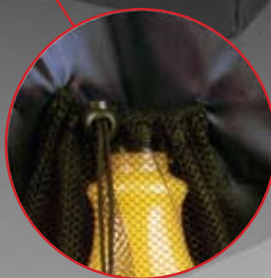

The **ultimate** Shopping Caddy

Designed to make your shopping experience more enjoyable.

Valuables Pocket
Secure pocket with zipper large enough to hold wallet, keys and phone.

Baby Changer Pocket
Conveniently located at the front of the bag has plenty of room to hold all your baby essentials.

Solid Locking Device
Unique attachment allows user to easily put bag on or take bag off pram or stroller and will attach to single bar handle or double handle prams and strollers.

Bottle Holders
2 x bottle holders located either side of the Shopping Caddy. Will also hold cups with handles.

Drink Carrier
Located inside the bag are two drawstring compartments large enough to hold 3 litre containers.

SHOPPING CADDY
STYLISH. PRACTICAL. INNOVATIVE